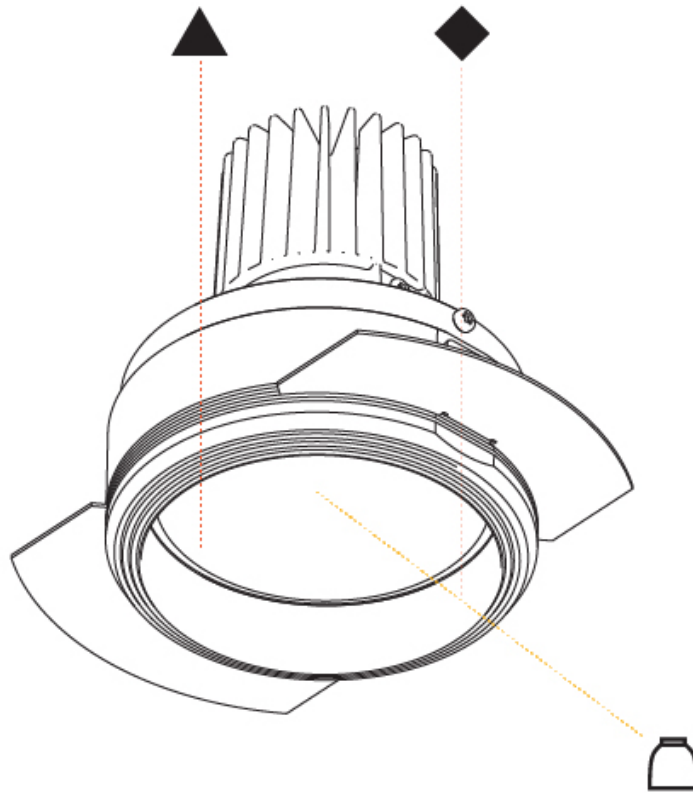

INVADER ADJUSTABLE TRIMLESS

A35525-

PROJECT
TYPE
SPECIFIER
QUANTITY
DATE

A