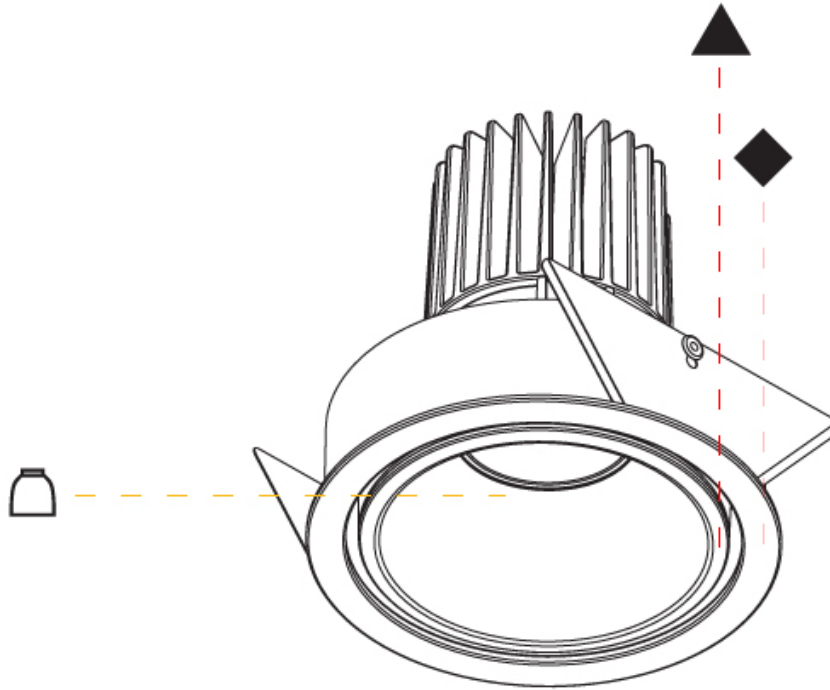

INVADER ADJUSTABLE RECESSED

A35539-

PROJECT	_____
TYPE	_____
SPECIFIER	_____
QUANTITY	_____
DATE	_____

A