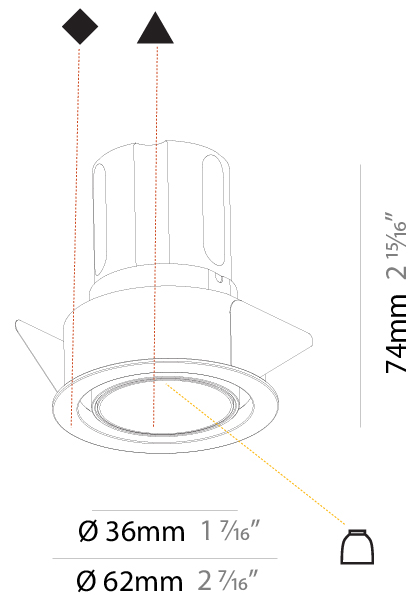

GENERAL

Series: Invader Standard
Subseries: Invader Adjustable
Brand: Prolicht
Division: Architectural
Mounting Type: Recessed
Mounting Location: Ceiling
Subcategory: Downlight

PHYSICAL

Shape: Round
Diameter (mm): 62
Diameter (in): 2 7/16
Height (mm): 74
Height (in): 2 15/16
Min. Recessing Depth (mm): 150
Min. Recessing Depth (in): 5 7/8
Light Distribution: Adjustable / Direct
Weight (kg): 0.138
Weight (lbs): 0.304
Fixture Finish: SSR / BKV / CWI / CRY / HAB / UFT / ITA / RUA / FTG / MYG / LOD / PUS / FRO / FUP / KIA / POP / BLS / SPG / MEY / GOH / GUM / CHC / COM / ABZ / JAG / OBR / MOS / ROR
Fixture Material: Aluminum
Cut-out Measurements: 57mm / 2 1/4"

ELECTRICAL

Lamp Type: LED (Zhaga Standard)
Input Wattage (W): 7.7
Total Output Wattage (W): 7
Dimming: Tri-Mode (Non-Dimming and Phase Dimming (120Vac only) and 0-10V Dimming)
Driver Included: No
Driver Location: Remote
Driver Type: Constant Current - 120 / 277Vac
Input Voltage (V): 120 - 277
Constant Current (MA): 250

LED

Number of LEDs: 1
Color Temperature (°K): 2700 / 3000 / 3500 / 4000
Max. Delivered Lumen (lm): 660 / 690 / 725 / 740
CRI: >90 CRI
Lamp Life (hrs): 50000

OPTICAL

Reflector°: 33 / 47 / 65
Adjustability: Rotational 180°; Tilt 30°

RATINGS AND CERTIFICATIONS

Certified By: Certified for North American Standards
IP rating: IP20

150mm 5 7/8"
57mm 2 1/4"
10 - 15mm 3/8" - 9/16"
180°
± 15°

A